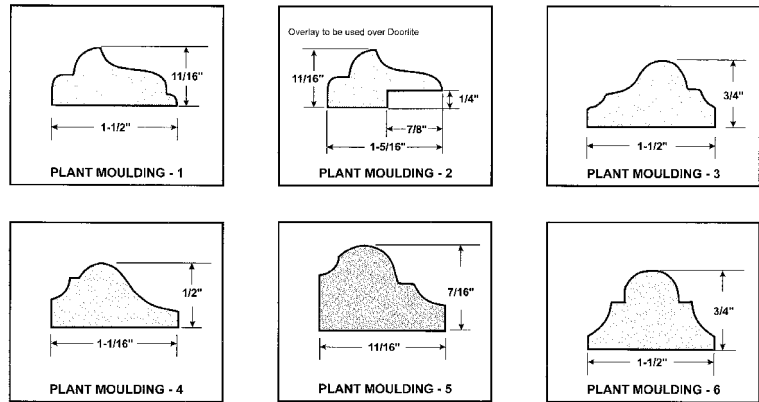

A & F Wood Products, Inc

5665 Sterling Drive Howell, Michigan 48843
 Phone: 517-545-5811 Fax: 517-545-5633 Toll Free: 800-367-3293
 www.afwood.com

APPLIED MOLDINGS

Typical Elevations

Moldings may be applied to one or both sides of door and must be of solid lumber