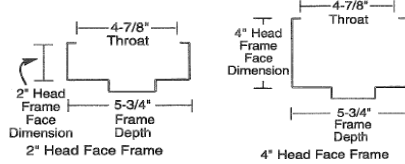

### Standard Features

Thickness: 1 3/4" Door Pocket

Steel: 16 Gauge, CR Steel

Finish: Factory Primed

Hinge Preps: 7 Gauge

Fire Label: Embossed Stamp

Profile: Double Rabbet

12-Oct-09