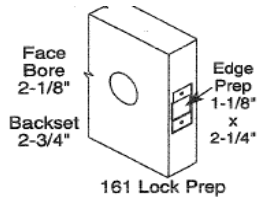

### Standard Features

- Thickness: 1 3/4"
- Core: Insulated Polystyrene
- Steel: 18 Gauge, CR Steel
- Finish: Factory Primed
- Edges: Square
- Face: Flush
- Top Channel: Inverted
- Hinge Preps: 7 Gauge
- Fire Label: Mylar Sticker